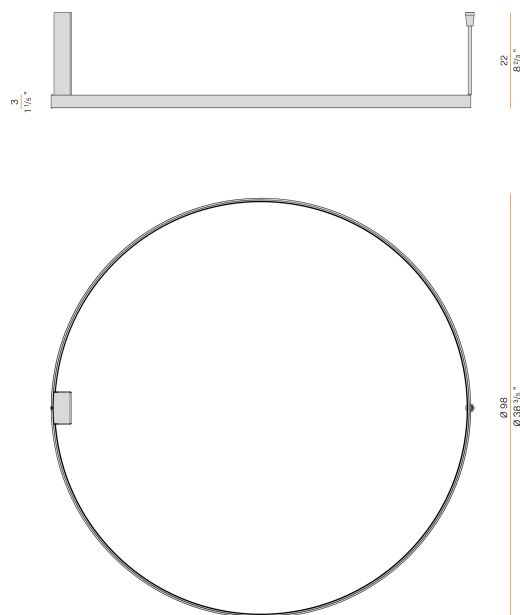

PANZERI

Zero Round

220-240V AC dimmable (DALI/Push DIM)

P03317.100.0402

bronze

Data sheet

CODE	P03317.100.0402
SYSTEM POWER CONSUMPTION	54W
EFFICACY	75.54lm/W
LIGHT SOURCE	LED
LIGHT SOURCE LIFETIME	L70 (B50) 60.000h
COLOUR TEMPERATURE	3000K Ra>90
LIGHT DISTRIBUTION	diffused
POWER SUPPLY	220-240V AC
FREQUENCY	50/60Hz
ELECTRICAL CONFIGURATION	dimmable (DALI/Push DIM)
DRIVER	integrated included
NOMINAL LUMINOUS FLUX	5670lm
LUMEN OUTPUT	4079lm
EFFICIENCY	71.9%
WEIGHT	2,06 Kg
PROTECTION DEGREE	IP20
COLOUR TOLLERANCES	SDCM 3
PACKING DIMENSIONS	107,0 x 107,0 x 11,0 cm

Ceiling or wall lighting fixture for interiors, with direct and indirect light emission.
Pickled sheet metal ceiling or wall bracket in polyacrylic paint.
Pickled sheet metal wall plate in polyacrylic paint.
Bended extruded aluminium structure in white, black, bronze, mat brass or titanium polyacrylic paint.
Extruded polycarbonate diffuser with opaline finish.

Technical drawing

Application

Polar diagram